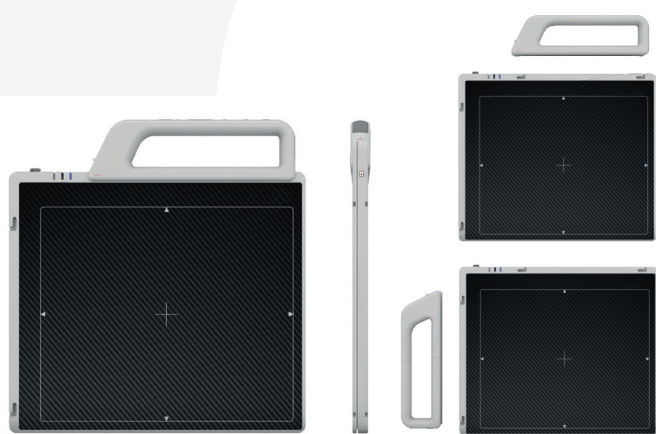

Your Workflow. Your Choice.

Equine Digital Radiography Options to Fit Your Practice

Sound™ portable digital radiography systems comprise the broadest portfolio of products in the industry.

Whether your practice is ambulatory, hospital based or mixed, you will find a DR solution that fits right in with your workflow needs.

SPRINT BOLT® Ultralight DR Speed and Flexibility

- Sub 20lbs
- 10"x12" Cesium Wireless Panel
- AutoSense: (No sync cables, boxes or wires)
- Battery Powered
- 4-Hours Continuous Shooting
- Multiple Carrying Options
- MUSICA Intelligent Image Processing
- Remote Laptop for Acquisition and Image Review

The completely wireless 10"x12" cesium sensor panel makes image acquisition easier than ever before. The removable user-specific ergonomic handle can be positioned for vertical or horizontal orientation.