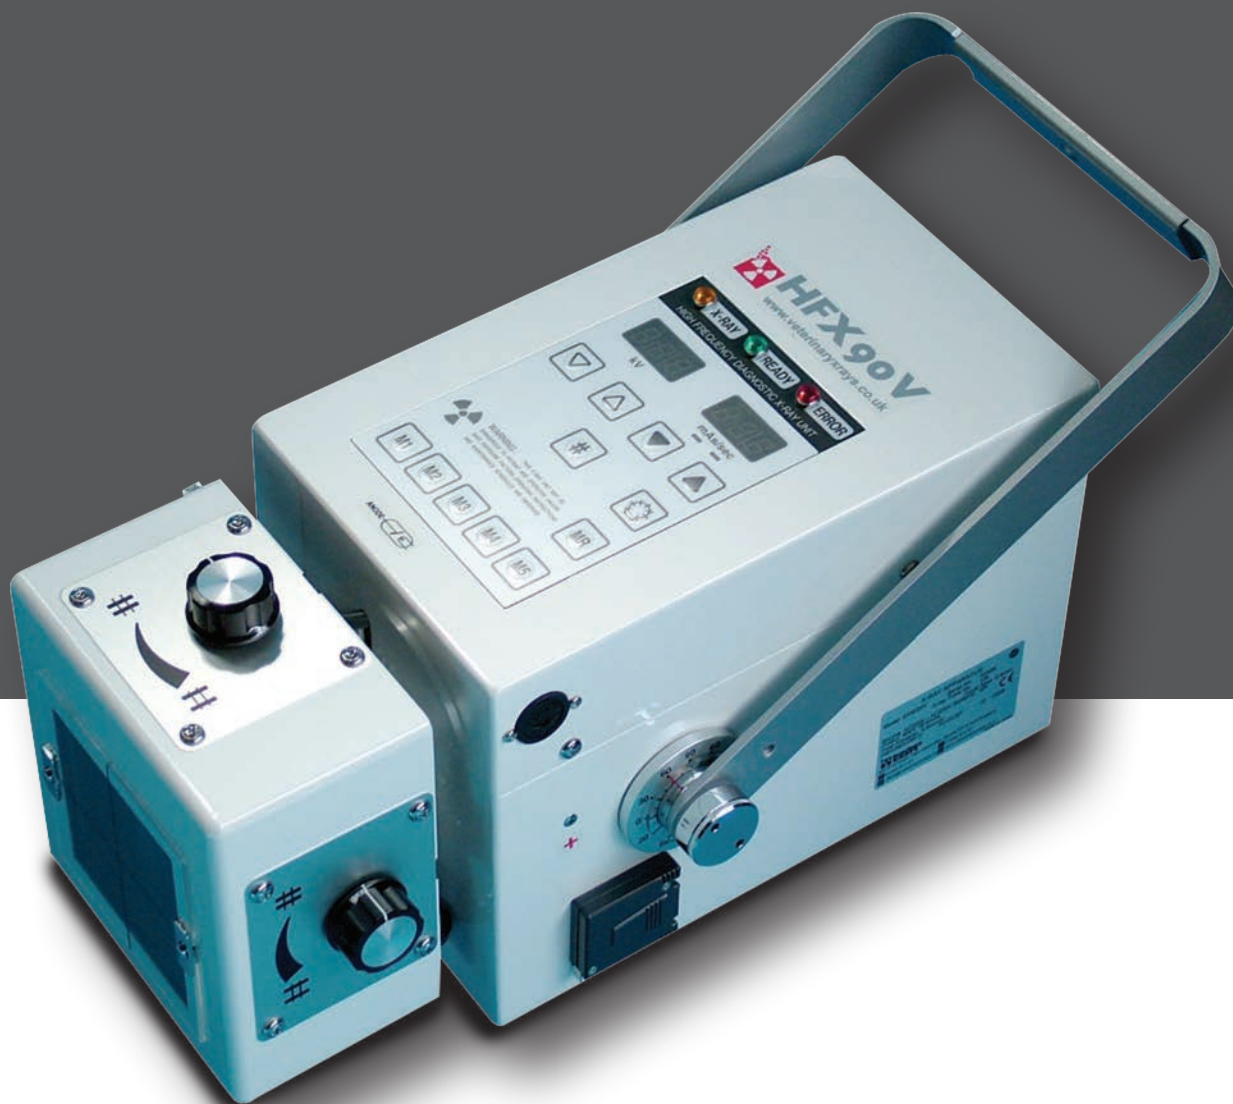

HFX90V

Low cost portable x-ray generator

HFX90V

Specification

kV (2kV steps) 40 to 50kV 52 to 70kV 72 to 90kV	mA 25mA up to 0.1s and 15mA up to 2.0s 20mA up to 0.1s and 12mA up to 2.0s 15mA up to 0.1s and 9mA up to 2.0s
Source	Single phase AC 50/60Hz 240v
Timer	0.02 to 2.0s
Focal spot	0.8mm x 0.8mm
Filtration	3.3m Al equivalent
Dimensions	219(w) x 370(l) x 191(h) mm
Total weight	9.8kg
Code	UN1018
Description	HFX90V x-ray unit

The new low cost, high specification x-ray unit from Veterinary X-rays. Making high quality imaging affordable.

- kV range from 40kV to 90kV
- Maximum high frequency 25mA, and effective conventional 62.5mA
- Wipe clean touch panel displays
- Digital displays of kV, mAs and time
- Automatic line voltage compensation ensuring output accuracy
- Audible exposure warning
- 5 preset exposure memory
- Powered by 13 amp domestic supply
- Total weight 9.8kg
- Suitable for use with any of our stands and mountings